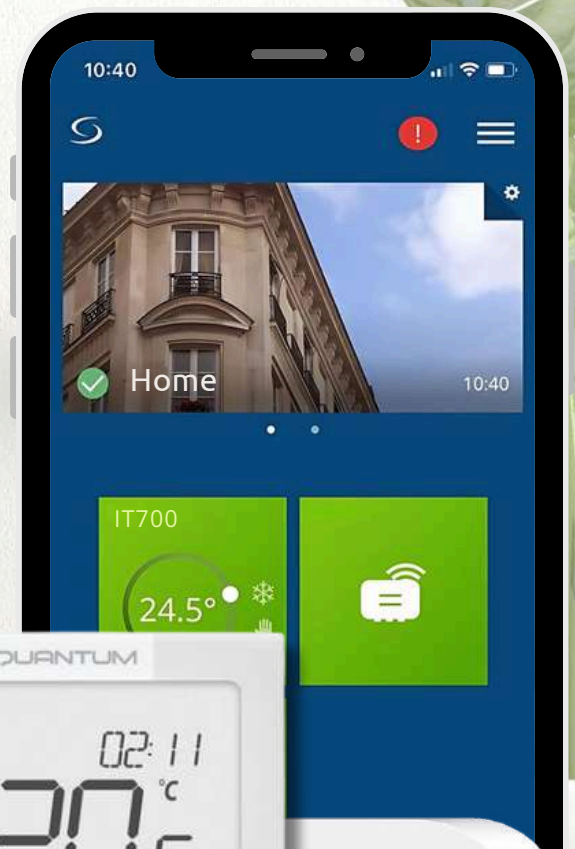

IT700WIFI

Smart Thermostat

Introducing the new SALUS Controls IT700WIFI smart thermostat for **COMBI boilers**, controlled and programmed locally or via the App.

Benefits

-  **Ultra-thin design**
Slim 11mm profile for a modern look
-  **Clear LCD Display**
Easy-to-read interface
-  **Lithium rechargeable battery**
Up to 2 years after full charge
-  **Receiver with built in Gateway**
Zigbee 2.4
-  **Heating & Cooling Control**
-  **Works with SALUS Premium Lite App**
-  **App sharing for family & friends**
-  **Landlord Lock via App**
-  **App control for multiple systems**
-  **On-screen programmable, even when offline**